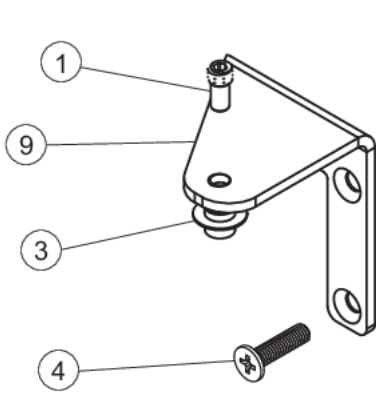

VUWC2441AFTER1-1-2010

CABINET	1
HINGES	2
MECHANICAL	3
PRO GLASS DOOR	4
SHELVING AND BACK PANEL	5
WIRING DIAGRAM	6
Appendix A:Pages Index	A
Appendix B:Parts Index	B

CABINET

Item	Part No.	Name	Qty	Uom	NOTES
1	028432-000	FAN/HEATER ASSEMBLY, UPPER COMPARTMENT	1	EA	
3	028527-000	1.09" LONG SPACER	2	EA	
4	022926-000	#10-32 X 2ø SCREW	2	EA	
5	028518-000	EVAPORATOR ASSEMBLY	1	EA	
6	028528-000	HEAT EXCHANGER ASSEMBLY	1	EA	
7	022357-000	BLACK GRILLE	1	EA	
8	022358-000	THERMAL CUT-OUT N.O. 60 DEGREES	1	EA	Not available online / Call for pricing and availability
9	022361-000	STIRRER MOTOR	2	EA	
10	028519-000	#10 X 1/2 HEX WASHER HEAD SCREW	2	EA	
11	028437-000	FAN/HEATER ASSEMBLY, LOWER COMPARTMENT	1	EA	
12	028526-000	SPACER	2	EA	
13	028524-000	TUFLOK FASTNER	6	EA	
14	028439-000	EVAPORATOR FAN ASSY	2	EA	
15	028523-000	MOUNTING COVER, EVAPORATOR FAN	1	EA	Not available online / Call for pricing and availability
16	022361-000	STIRRER MOTOR	4	EA	
17	028522-000	WIRE FAN GUARD	2	EA	Not available online / Call for pricing and availability
18	028519-000	#10 X 1/2 HEX WASHER HEAD SCREW	2	EA	
19	028520-000	#10 X 1/2 SCREW	1	EA	
20	028438-000	THERMISTOR/HARNESS ASSEMBLY, LOWER COMP.	1	EA	
21	022440-000	#10 X 5/8 HEX HEAD SCREW	2	EA	
22	PS100007	AURA LIGHT ASSY (BLACK) 42245124	1	EA	
23	028525-000	POP RIVET	2	EA	
24	028521-000	DIVIDER SUPPORT	1	EA	
25	028445-000	EVAPORATOR COVER	1	EA	
26	028442-000	DIVIDER ASSEMBLY, RIGHT-HAND	1	EA	

HINGES

Right Hand

Left Hand

Item	Part No.	Name	Qty	Uom	NOTES
1	028354-000	SUBS TO PW200032 - Hinge Pin, Top	1	EA	
2	022416-000	UPPER DOOR HINGE L.H.	1	EA	
3	022414-000	BEARING, HINGE PIN UPPER	1	EA	
4	022252-000	10-32 X 3/4 COUNTERSUNK SCREW	6	EA	
5	022423-000	DOOR CLOSER CAM FOLLOWER	1	EA	
6	022420-000	BOTTOM DOOR HINGE, L.H.	1	EA	
7	022240-000	LOWER HINGE PIN	1	EA	
8	022417-000	BOTTOM DOOR HINGE, R.H.	1	EA	
9	022415-000	UPPER DOOR HINGE R.H.	1	EA	