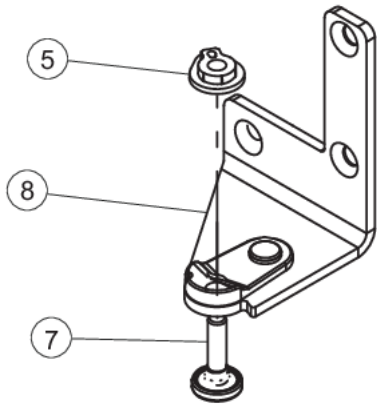

VUWC2441AFTER1-1-2010

CABINET	1
HINGES	2
MECHANICAL	3
PRO GLASS DOOR	4
SHELVING AND BACK PANEL	5
WIRING DIAGRAM	6
Appendix A:Pages Index	A
Appendix B:Parts Index	B

CABINET

Item	Part No.	Name	Qty	Uom	NOTES
1	028432-000	FAN/HEATER ASSEMBLY, UPPER COMPARTMENT	1	EA	
3	028527-000	1.09" LONG SPACER	2	EA	
4	022926-000	#10-32 X 2ø SCREW	2	EA	
5	028518-000	EVAPORATOR ASSEMBLY	1	EA	
6	028528-000	HEAT EXCHANGER ASSEMBLY	1	EA	
7	022357-000	BLACK GRILLE	1	EA	
8	022358-000	THERMAL CUT-OUT N.O. 60 DEGREES	1	EA	Not available online / Call for pricing and availability
9	022361-000	STIRRER MOTOR	2	EA	
10	028519-000	#10 X 1/2 HEX WASHER HEAD SCREW	2	EA	
11	028437-000	FAN/HEATER ASSEMBLY, LOWER COMPARTMENT	1	EA	
12	028526-000	SPACER	2	EA	
13	028524-000	TUFLOK FASTNER	6	EA	
14	028439-000	EVAPORATOR FAN ASSY	2	EA	
15	028523-000	MOUNTING COVER, EVAPORATOR FAN	1	EA	Not available online / Call for pricing and availability
16	022361-000	STIRRER MOTOR	4	EA	
17	028522-000	WIRE FAN GUARD	2	EA	Not available online / Call for pricing and availability
18	028519-000	#10 X 1/2 HEX WASHER HEAD SCREW	2	EA	
19	028520-000	#10 X 1/2 SCREW	1	EA	
20	028438-000	THERMISTOR/HARNESS ASSEMBLY, LOWER COMP.	1	EA	
21	022440-000	#10 X 5/8 HEX HEAD SCREW	2	EA	
22	PS100007	AURA LIGHT ASSY (BLACK) 42245124	1	EA	
23	028525-000	POP RIVET	2	EA	
24	028521-000	DIVIDER SUPPORT	1	EA	
25	028445-000	EVAPORATOR COVER	1	EA	
26	028442-000	DIVIDER ASSEMBLY, RIGHT-HAND	1	EA	

HINGES

Right Hand

Left Hand

Item	Part No.	Name	Qty	Uom	NOTES
1	028354-000	SUBS TO PW200032 - Hinge Pin, Top	1	EA	
2	022416-000	UPPER DOOR HINGE L.H.	1	EA	
3	022414-000	BEARING, HINGE PIN UPPER	1	EA	
4	022252-000	10-32 X 3/4 COUNTERSUNK SCREW	6	EA	
5	022423-000	DOOR CLOSER CAM FOLLOWER	1	EA	
6	022420-000	BOTTOM DOOR HINGE, L.H.	1	EA	
7	022240-000	LOWER HINGE PIN	1	EA	
8	022417-000	BOTTOM DOOR HINGE, R.H.	1	EA	
9	022415-000	UPPER DOOR HINGE R.H.	1	EA	