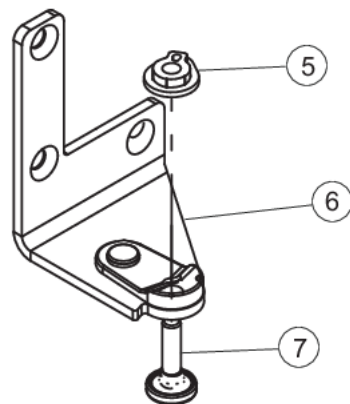

VUWC2441AFTER1-1-2010

CABINET	1
HINGES	2
MECHANICAL	3
PRO GLASS DOOR	4
SHELVING AND BACK PANEL	5
WIRING DIAGRAM	6
Appendix A:Pages Index	A
Appendix B:Parts Index	B

CABINET

Item	Part No.	Name	Qty	Uom	NOTES
1	028432-000	FAN/HEATER ASSEMBLY, UPPER COMPARTMENT	1	EA	
3	028527-000	1.09" LONG SPACER	2	EA	
4	022926-000	#10-32 X 2ø SCREW	2	EA	
5	028518-000	EVAPORATOR ASSEMBLY	1	EA	
6	028528-000	HEAT EXCHANGER ASSEMBLY	1	EA	
7	022357-000	BLACK GRILLE	1	EA	
8	022358-000	THERMAL CUT-OUT N.O. 60 DEGREES	1	EA	Not available online / Call for pricing and availability
9	022361-000	STIRRER MOTOR	2	EA	
10	028519-000	#10 X 1/2 HEX WASHER HEAD SCREW	2	EA	
11	028437-000	FAN/HEATER ASSEMBLY, LOWER COMPARTMENT	1	EA	
12	028526-000	SPACER	2	EA	
13	028524-000	TUFLOK FASTNER	6	EA	
14	028439-000	EVAPORATOR FAN ASSY	2	EA	
15	028523-000	MOUNTING COVER, EVAPORATOR FAN	1	EA	Not available online / Call for pricing and availability
16	022361-000	STIRRER MOTOR	4	EA	
17	028522-000	WIRE FAN GUARD	2	EA	Not available online / Call for pricing and availability
18	028519-000	#10 X 1/2 HEX WASHER HEAD SCREW	2	EA	
19	028520-000	#10 X 1/2 SCREW	1	EA	
20	028438-000	THERMISTOR/HARNESS ASSEMBLY, LOWER COMP.	1	EA	
21	022440-000	#10 X 5/8 HEX HEAD SCREW	2	EA	
22	PS100007	AURA LIGHT ASSY (BLACK) 42245124	1	EA	
23	028525-000	POP RIVET	2	EA	
24	028521-000	DIVIDER SUPPORT	1	EA	
25	028445-000	EVAPORATOR COVER	1	EA	
26	028442-000	DIVIDER ASSEMBLY, RIGHT-HAND	1	EA	

HINGES

Right Hand

Left Hand

Item	Part No.	Name	Qty	Uom	NOTES
1	028354-000	SUBS TO PW200032 - Hinge Pin, Top	1	EA	
2	022416-000	UPPER DOOR HINGE L.H.	1	EA	
3	022414-000	BEARING, HINGE PIN UPPER	1	EA	
4	022252-000	10-32 X 3/4 COUNTERSUNK SCREW	6	EA	
5	022423-000	DOOR CLOSER CAM FOLLOWER	1	EA	
6	022420-000	BOTTOM DOOR HINGE, L.H.	1	EA	
7	022240-000	LOWER HINGE PIN	1	EA	
8	022417-000	BOTTOM DOOR HINGE, R.H.	1	EA	
9	022415-000	UPPER DOOR HINGE R.H.	1	EA	