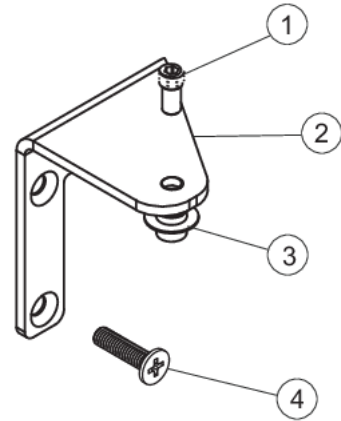

VUWC2441AFTER1-1-2010

CABINET	1
HINGES	2
MECHANICAL	3
PRO GLASS DOOR	4
SHELVING AND BACK PANEL	5
WIRING DIAGRAM	6
Appendix A:Pages Index	A
Appendix B:Parts Index	B

CABINET

Item	Part No.	Name	Qty	Uom	NOTES
1	028432-000	FAN/HEATER ASSEMBLY, UPPER COMPARTMENT	1	EA	
3	028527-000	1.09" LONG SPACER	2	EA	
4	022926-000	#10-32 X 2ø SCREW	2	EA	
5	028518-000	EVAPORATOR ASSEMBLY	1	EA	
6	028528-000	HEAT EXCHANGER ASSEMBLY	1	EA	
7	022357-000	BLACK GRILLE	1	EA	
8	022358-000	THERMAL CUT-OUT N.O. 60 DEGREES	1	EA	Not available online / Call for pricing and availability
9	022361-000	STIRRER MOTOR	2	EA	
10	028519-000	#10 X 1/2 HEX WASHER HEAD SCREW	2	EA	
11	028437-000	FAN/HEATER ASSEMBLY, LOWER COMPARTMENT	1	EA	
12	028526-000	SPACER	2	EA	
13	028524-000	TUFLOK FASTNER	6	EA	
14	028439-000	EVAPORATOR FAN ASSY	2	EA	
15	028523-000	MOUNTING COVER, EVAPORATOR FAN	1	EA	Not available online / Call for pricing and availability
16	022361-000	STIRRER MOTOR	4	EA	
17	028522-000	WIRE FAN GUARD	2	EA	Not available online / Call for pricing and availability
18	028519-000	#10 X 1/2 HEX WASHER HEAD SCREW	2	EA	
19	028520-000	#10 X 1/2 SCREW	1	EA	
20	028438-000	THERMISTOR/HARNESS ASSEMBLY, LOWER COMP.	1	EA	
21	022440-000	#10 X 5/8 HEX HEAD SCREW	2	EA	
22	PS100007	AURA LIGHT ASSY (BLACK) 42245124	1	EA	
23	028525-000	POP RIVET	2	EA	
24	028521-000	DIVIDER SUPPORT	1	EA	
25	028445-000	EVAPORATOR COVER	1	EA	
26	028442-000	DIVIDER ASSEMBLY, RIGHT-HAND	1	EA	

HINGES

Right Hand

Left Hand

Item	Part No.	Name	Qty	Uom	NOTES
1	028354-000	SUBS TO PW200032 - Hinge Pin, Top	1	EA	
2	022416-000	UPPER DOOR HINGE L.H.	1	EA	
3	022414-000	BEARING, HINGE PIN UPPER	1	EA	
4	022252-000	10-32 X 3/4 COUNTERSUNK SCREW	6	EA	
5	022423-000	DOOR CLOSER CAM FOLLOWER	1	EA	
6	022420-000	BOTTOM DOOR HINGE, L.H.	1	EA	
7	022240-000	LOWER HINGE PIN	1	EA	
8	022417-000	BOTTOM DOOR HINGE, R.H.	1	EA	
9	022415-000	UPPER DOOR HINGE R.H.	1	EA	