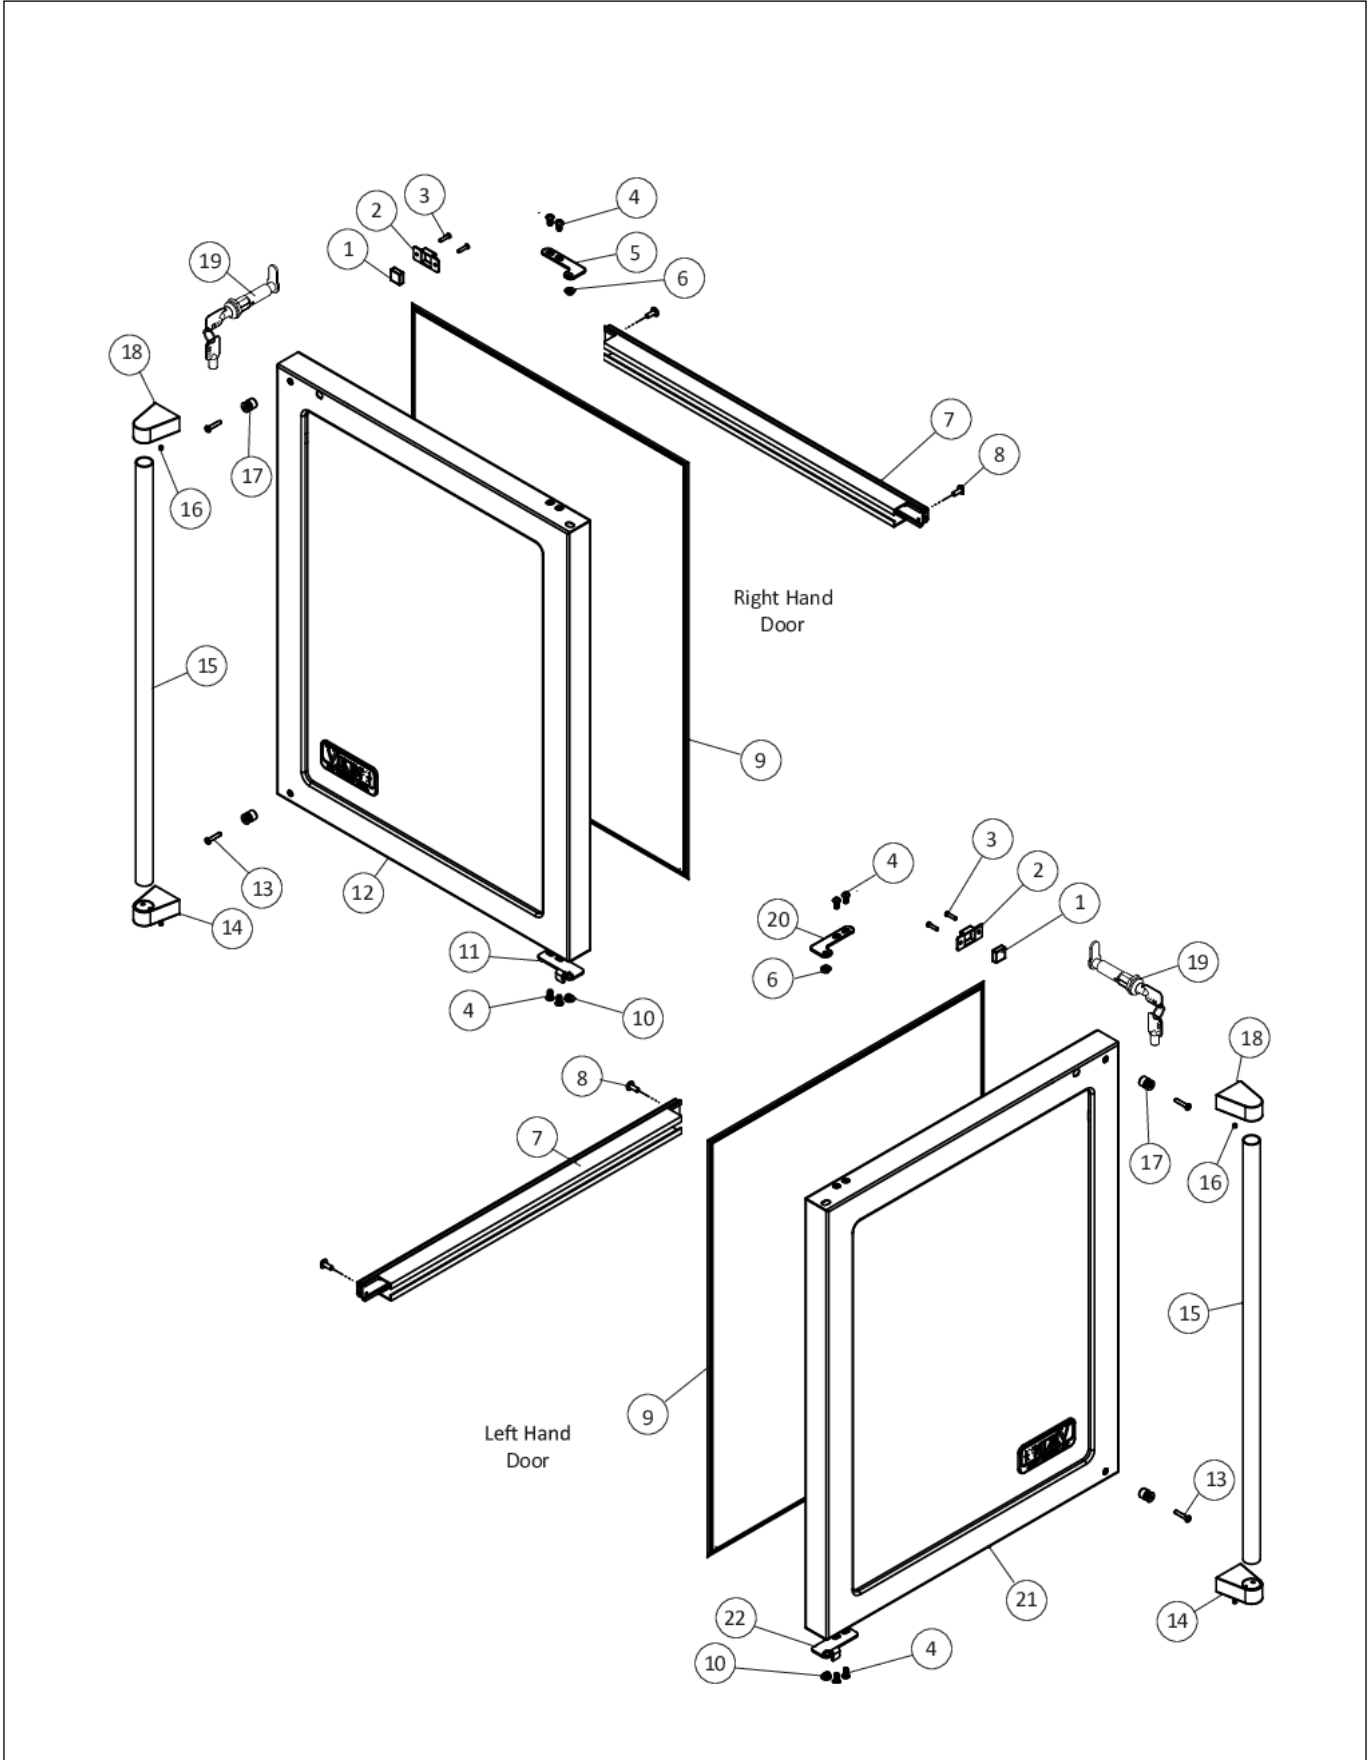

PRO GLASS DOOR

Item	Part No.	Name	Qty	Uom	NOTES
1	028352-000	MAGNET	1	EA	
2	028353-000	MAGNET SWITCH RETAINER	1	EA	
3	022265-000	#8 x 3/4" Phillips Head Screw	2	EA	
4	022248-000	1/4-20 X 1/2 BUTTON HEAD CAP SCREW	4	EA	
5	028513-000	DIVIDER GASKET, BLACK	1	EA	
6	022414-000	BEARING, HINGE PIN UPPER	1	EA	
7	028513-000	DIVIDER GASKET, BLACK	1	EA	
8	028358-000	#6-20 X 3/4 TYPE AB SCREW	2	EA	
9	PW230124	MAGNETIC GASKET, BLACK	1	EA	
10	022423-000	DOOR CLOSER CAM FOLLOWER	1	EA	
11	022424-000	SCREW : 4MM X 10MM	1	EA	
12	028514-000	DOOR ASSY, PRO, RH, CLEAR GLASS, W/LOCK	1	EA	
12	028516-000	DOOR ASSY, PRO, RH, FLUTED GLASS, W/LOCK	1	EA	
13	022434-000	#10-32 X 1 1/2 TRUSS HEAD MACHINE SCREW	2	EA	Not available online / Call for pricing and availability
14	022437-000	STANDOFF BOTTOM	1	EA	
15	028394-000	DOOR HANDLE	1	EA	
16	009644-000	SET SCREW	2	EA	
17	009521-000	STANDOFF STUD	2	EA	Not available online / Call for pricing and availability
18	022438-000	STANDOFF TOP	1	EA	
19	022246-000	LOCK ASSEMBLY	1	EA	
20	022900-000	TOP HINGE ADAPTER, LEFT HAND	1	EA	
21	028515-000	DOOR ASSY, PRO, LH, CLEAR GLASS, W/LOCK	1	EA	
21	028517-000	DOOR ASSY, PRO, LH, FLUTED GLASS, W/LOCK	1	EA	
22	022427-000	DOOR STOP, L.H.	1	EA