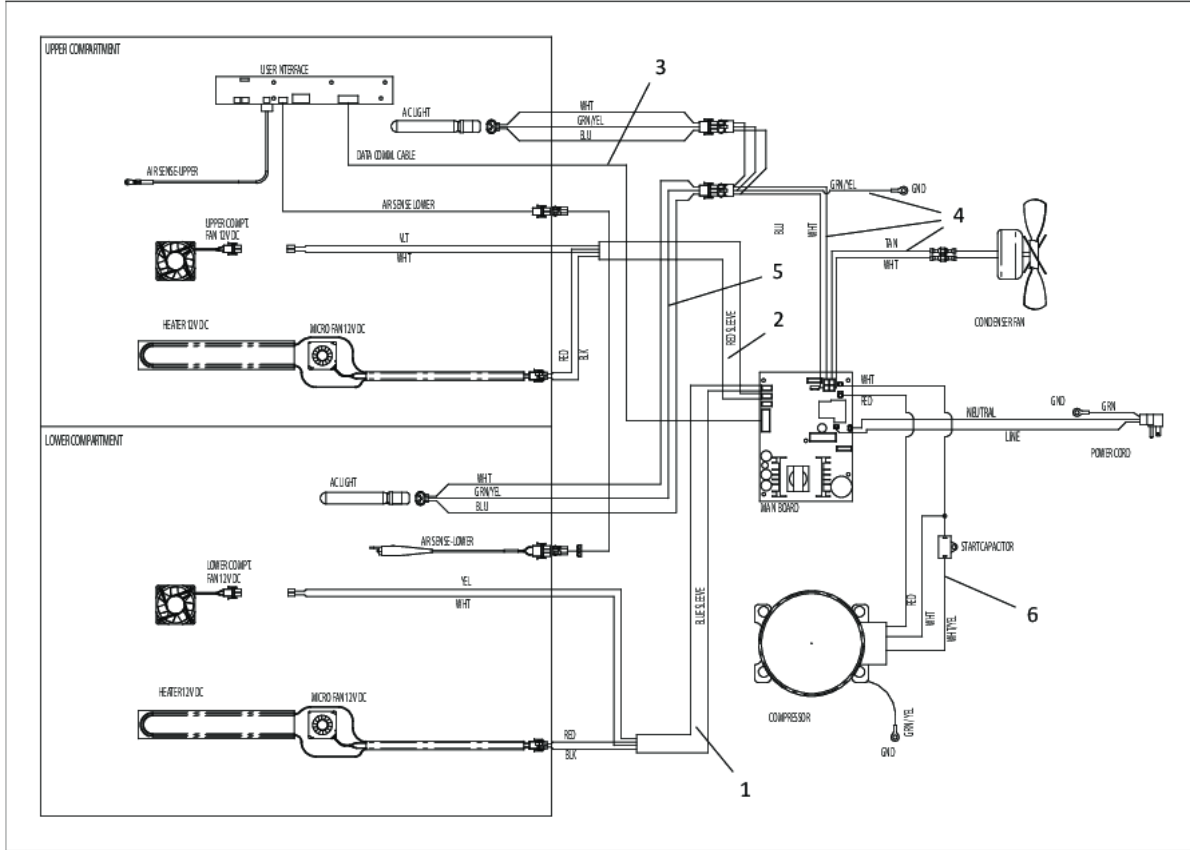

WIRING DIAGRAM

Item	Part No.	Name	Qty	Uom	NOTES
1	028541-000	HARNESS BOTTOM COMPARTMENT FAN AND HEATER	1	EA	
2	028542-000	HARNESS TOP COMPARTMENT FAN AND HEATER	1	EA	
3	028460-000	COMMUNICATION HARNESS ASSEMBLY	1	EA	
4	028543-000	HARNESS CONDENSER FAN AND AC LIGHT	1	EA	
5	028544-000	HARNESS AC LIGHT	1	EA	
6	028545-000	COMPRESSOR HARNESS	1	EA