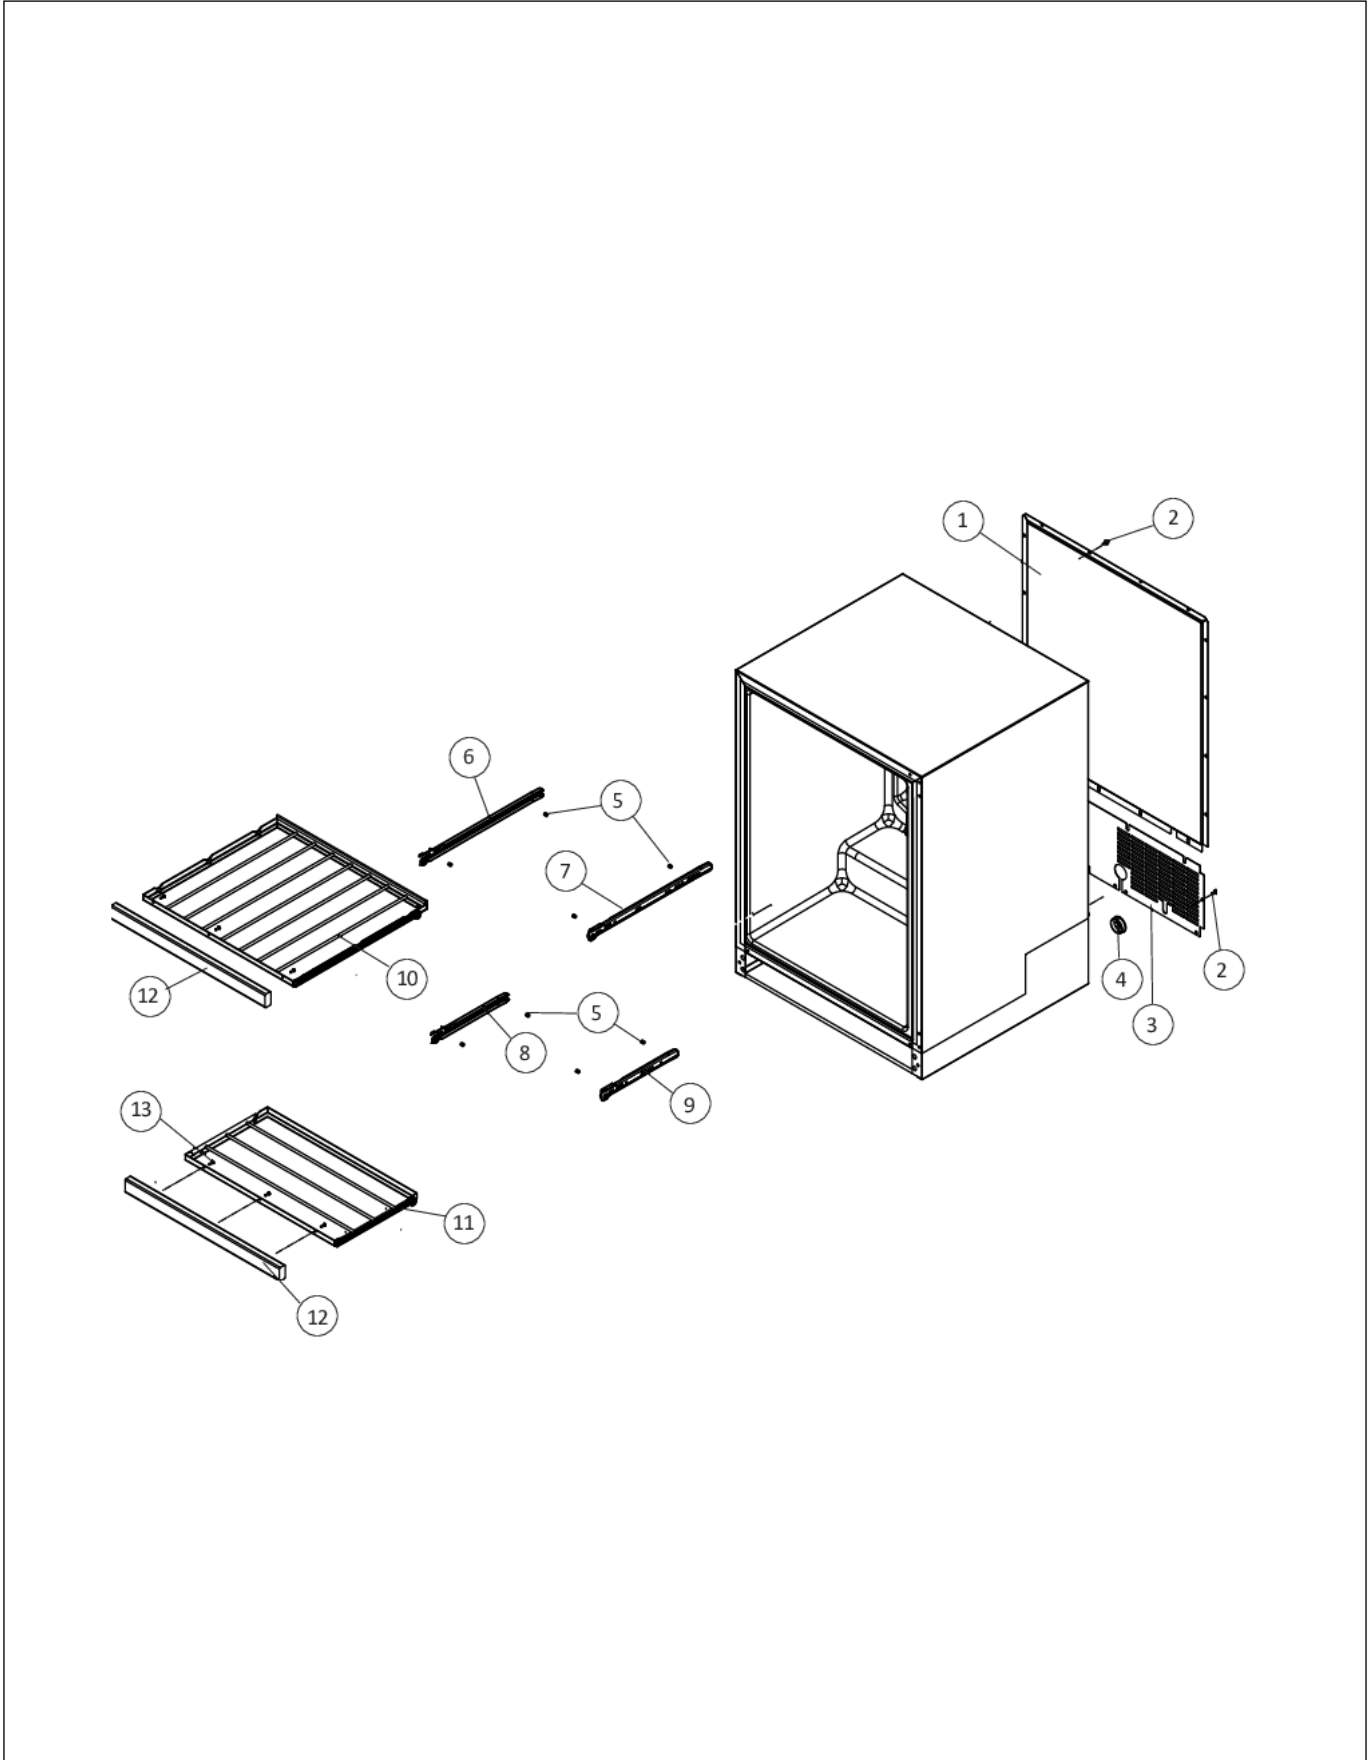

SHELVING AND BACK PANEL

Item	Part No.	Name	Qty	Uom	NOTES
1	009926-000	BACK PANEL SERV ASM	1	EA	Not available online / Call for pricing and availability
2	022440-000	#10 X 5/8 HEX HEAD SCREW	24	EA	
3	028529-000	ACCESS COVER	1	EA	
4	022354-000	Heyco Bushing	1	EA	
5	028530-000	COUNTERSUNK RIVET	24	EA	
6	028531-000	ROLLER SLIDE LEFT OUTER 400MM	5	EA	
7	028532-000	ROLLER SLIDE RIGHT OUTER 400MM	5	EA	
8	028533-000	ROLLER SLIDE LEFT OUTER 250MM	1	EA	
9	028534-000	ROLLER SLIDE RIGHT OUTER 250MM	1	EA	
10	028444-000	UPPER SHELF ASSEMBLY	5	EA	
11	028440-000	LOWER SHELF ASSEMBLY	1	EA	
12	028441-000	WOOD SHELF FRONT	6	EA	
13	028358-000	#6-20 X 3/4 TYPE AB SCREW	18	EA