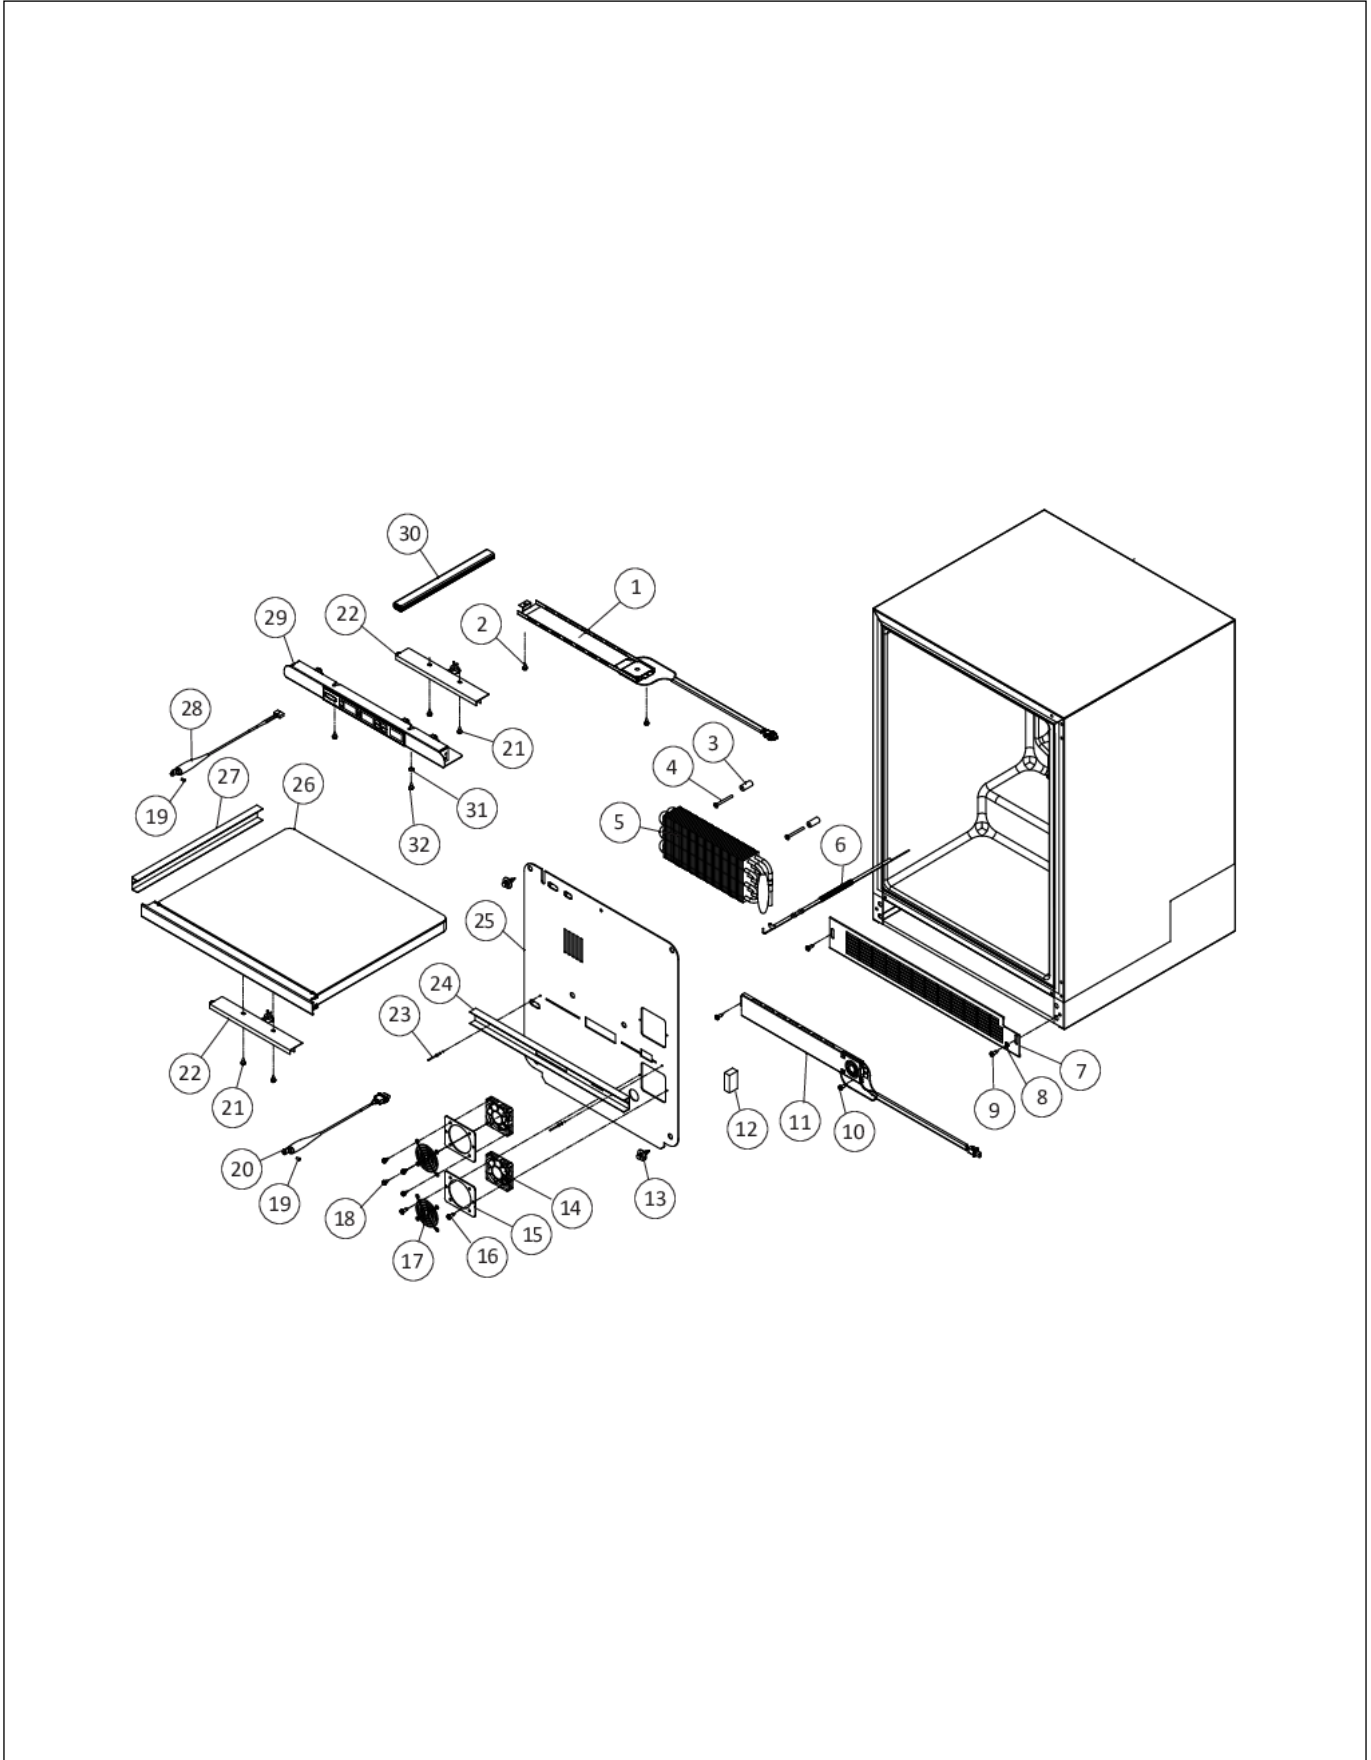

VUWC2441AFTER1-1-2010

CABINET	1
HINGES	2
MECHANICAL	3
PRO GLASS DOOR	4
SHELVING AND BACK PANEL	5
WIRING DIAGRAM	6
Appendix A:Pages Index	A
Appendix B:Parts Index	B

CABINET

Item	Part No.	Name	Qty	Uom	NOTES
1	028432-000	FAN/HEATER ASSEMBLY, UPPER COMPARTMENT	1	EA	
3	028527-000	1.09" LONG SPACER	2	EA	
4	022926-000	#10-32 X 2ø SCREW	2	EA	
5	028518-000	EVAPORATOR ASSEMBLY	1	EA	
6	028528-000	HEAT EXCHANGER ASSEMBLY	1	EA	
7	022357-000	BLACK GRILLE	1	EA	
8	022358-000	THERMAL CUT-OUT N.O. 60 DEGREES	1	EA	Not available online / Call for pricing and availability
9	022361-000	STIRRER MOTOR	2	EA	
10	028519-000	#10 X 1/2 HEX WASHER HEAD SCREW	2	EA	
11	028437-000	FAN/HEATER ASSEMBLY, LOWER COMPARTMENT	1	EA	
12	028526-000	SPACER	2	EA	
13	028524-000	TUFLOK FASTNER	6	EA	
14	028439-000	EVAPORATOR FAN ASSY	2	EA	
15	028523-000	MOUNTING COVER, EVAPORATOR FAN	1	EA	Not available online / Call for pricing and availability
16	022361-000	STIRRER MOTOR	4	EA	
17	028522-000	WIRE FAN GUARD	2	EA	Not available online / Call for pricing and availability
18	028519-000	#10 X 1/2 HEX WASHER HEAD SCREW	2	EA	
19	028520-000	#10 X 1/2 SCREW	1	EA	
20	028438-000	THERMISTOR/HARNESS ASSEMBLY, LOWER COMP.	1	EA	
21	022440-000	#10 X 5/8 HEX HEAD SCREW	2	EA	
22	PS100007	AURA LIGHT ASSY (BLACK) 42245124	1	EA	
23	028525-000	POP RIVET	2	EA	
24	028521-000	DIVIDER SUPPORT	1	EA	
25	028445-000	EVAPORATOR COVER	1	EA	
26	028442-000	DIVIDER ASSEMBLY, RIGHT-HAND	1	EA	

HINGES

Right Hand

Left Hand

Item	Part No.	Name	Qty	Uom	NOTES
1	028354-000	SUBS TO PW200032 - Hinge Pin, Top	1	EA	
2	022416-000	UPPER DOOR HINGE L.H.	1	EA	
3	022414-000	BEARING, HINGE PIN UPPER	1	EA	
4	022252-000	10-32 X 3/4 COUNTERSUNK SCREW	6	EA	
5	022423-000	DOOR CLOSER CAM FOLLOWER	1	EA	
6	022420-000	BOTTOM DOOR HINGE, L.H.	1	EA	
7	022240-000	LOWER HINGE PIN	1	EA	
8	022417-000	BOTTOM DOOR HINGE, R.H.	1	EA	
9	022415-000	UPPER DOOR HINGE R.H.	1	EA	