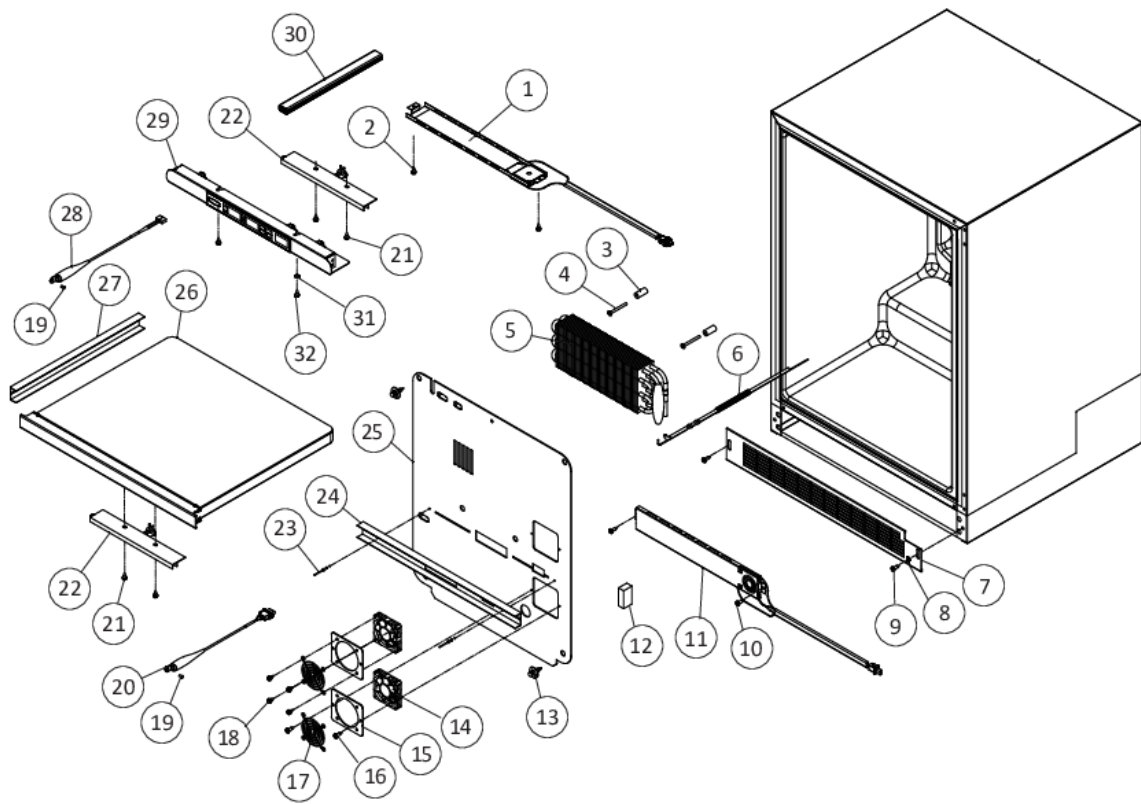

VUWC2441AFTER1-1-2010

CABINET	1
HINGES	2
MECHANICAL	3
PRO GLASS DOOR	4
SHELVING AND BACK PANEL	5
WIRING DIAGRAM	6
Appendix A:Pages Index	A
Appendix B:Parts Index	B

CABINET

Item	Part No.	Name	Qty	Uom	NOTES
1	028432-000	FAN/HEATER ASSEMBLY, UPPER COMPARTMENT	1	EA	
3	028527-000	1.09" LONG SPACER	2	EA	
4	022926-000	#10-32 X 2ø SCREW	2	EA	
5	028518-000	EVAPORATOR ASSEMBLY	1	EA	
6	028528-000	HEAT EXCHANGER ASSEMBLY	1	EA	
7	022357-000	BLACK GRILLE	1	EA	
8	022358-000	THERMAL CUT-OUT N.O. 60 DEGREES	1	EA	Not available online / Call for pricing and availability
9	022361-000	STIRRER MOTOR	2	EA	
10	028519-000	#10 X 1/2 HEX WASHER HEAD SCREW	2	EA	
11	028437-000	FAN/HEATER ASSEMBLY, LOWER COMPARTMENT	1	EA	
12	028526-000	SPACER	2	EA	
13	028524-000	TUFLOK FASTNER	6	EA	
14	028439-000	EVAPORATOR FAN ASSY	2	EA	
15	028523-000	MOUNTING COVER, EVAPORATOR FAN	1	EA	Not available online / Call for pricing and availability
16	022361-000	STIRRER MOTOR	4	EA	
17	028522-000	WIRE FAN GUARD	2	EA	Not available online / Call for pricing and availability
18	028519-000	#10 X 1/2 HEX WASHER HEAD SCREW	2	EA	
19	028520-000	#10 X 1/2 SCREW	1	EA	
20	028438-000	THERMISTOR/HARNESS ASSEMBLY, LOWER COMP.	1	EA	
21	022440-000	#10 X 5/8 HEX HEAD SCREW	2	EA	
22	PS100007	AURA LIGHT ASSY (BLACK) 42245124	1	EA	
23	028525-000	POP RIVET	2	EA	
24	028521-000	DIVIDER SUPPORT	1	EA	
25	028445-000	EVAPORATOR COVER	1	EA	
26	028442-000	DIVIDER ASSEMBLY, RIGHT-HAND	1	EA	

HINGES

Right Hand

Left Hand

Item	Part No.	Name	Qty	Uom	NOTES
1	028354-000	SUBS TO PW200032 - Hinge Pin, Top	1	EA	
2	022416-000	UPPER DOOR HINGE L.H.	1	EA	
3	022414-000	BEARING, HINGE PIN UPPER	1	EA	
4	022252-000	10-32 X 3/4 COUNTERSUNK SCREW	6	EA	
5	022423-000	DOOR CLOSER CAM FOLLOWER	1	EA	
6	022420-000	BOTTOM DOOR HINGE, L.H.	1	EA	
7	022240-000	LOWER HINGE PIN	1	EA	
8	022417-000	BOTTOM DOOR HINGE, R.H.	1	EA	
9	022415-000	UPPER DOOR HINGE R.H.	1	EA	